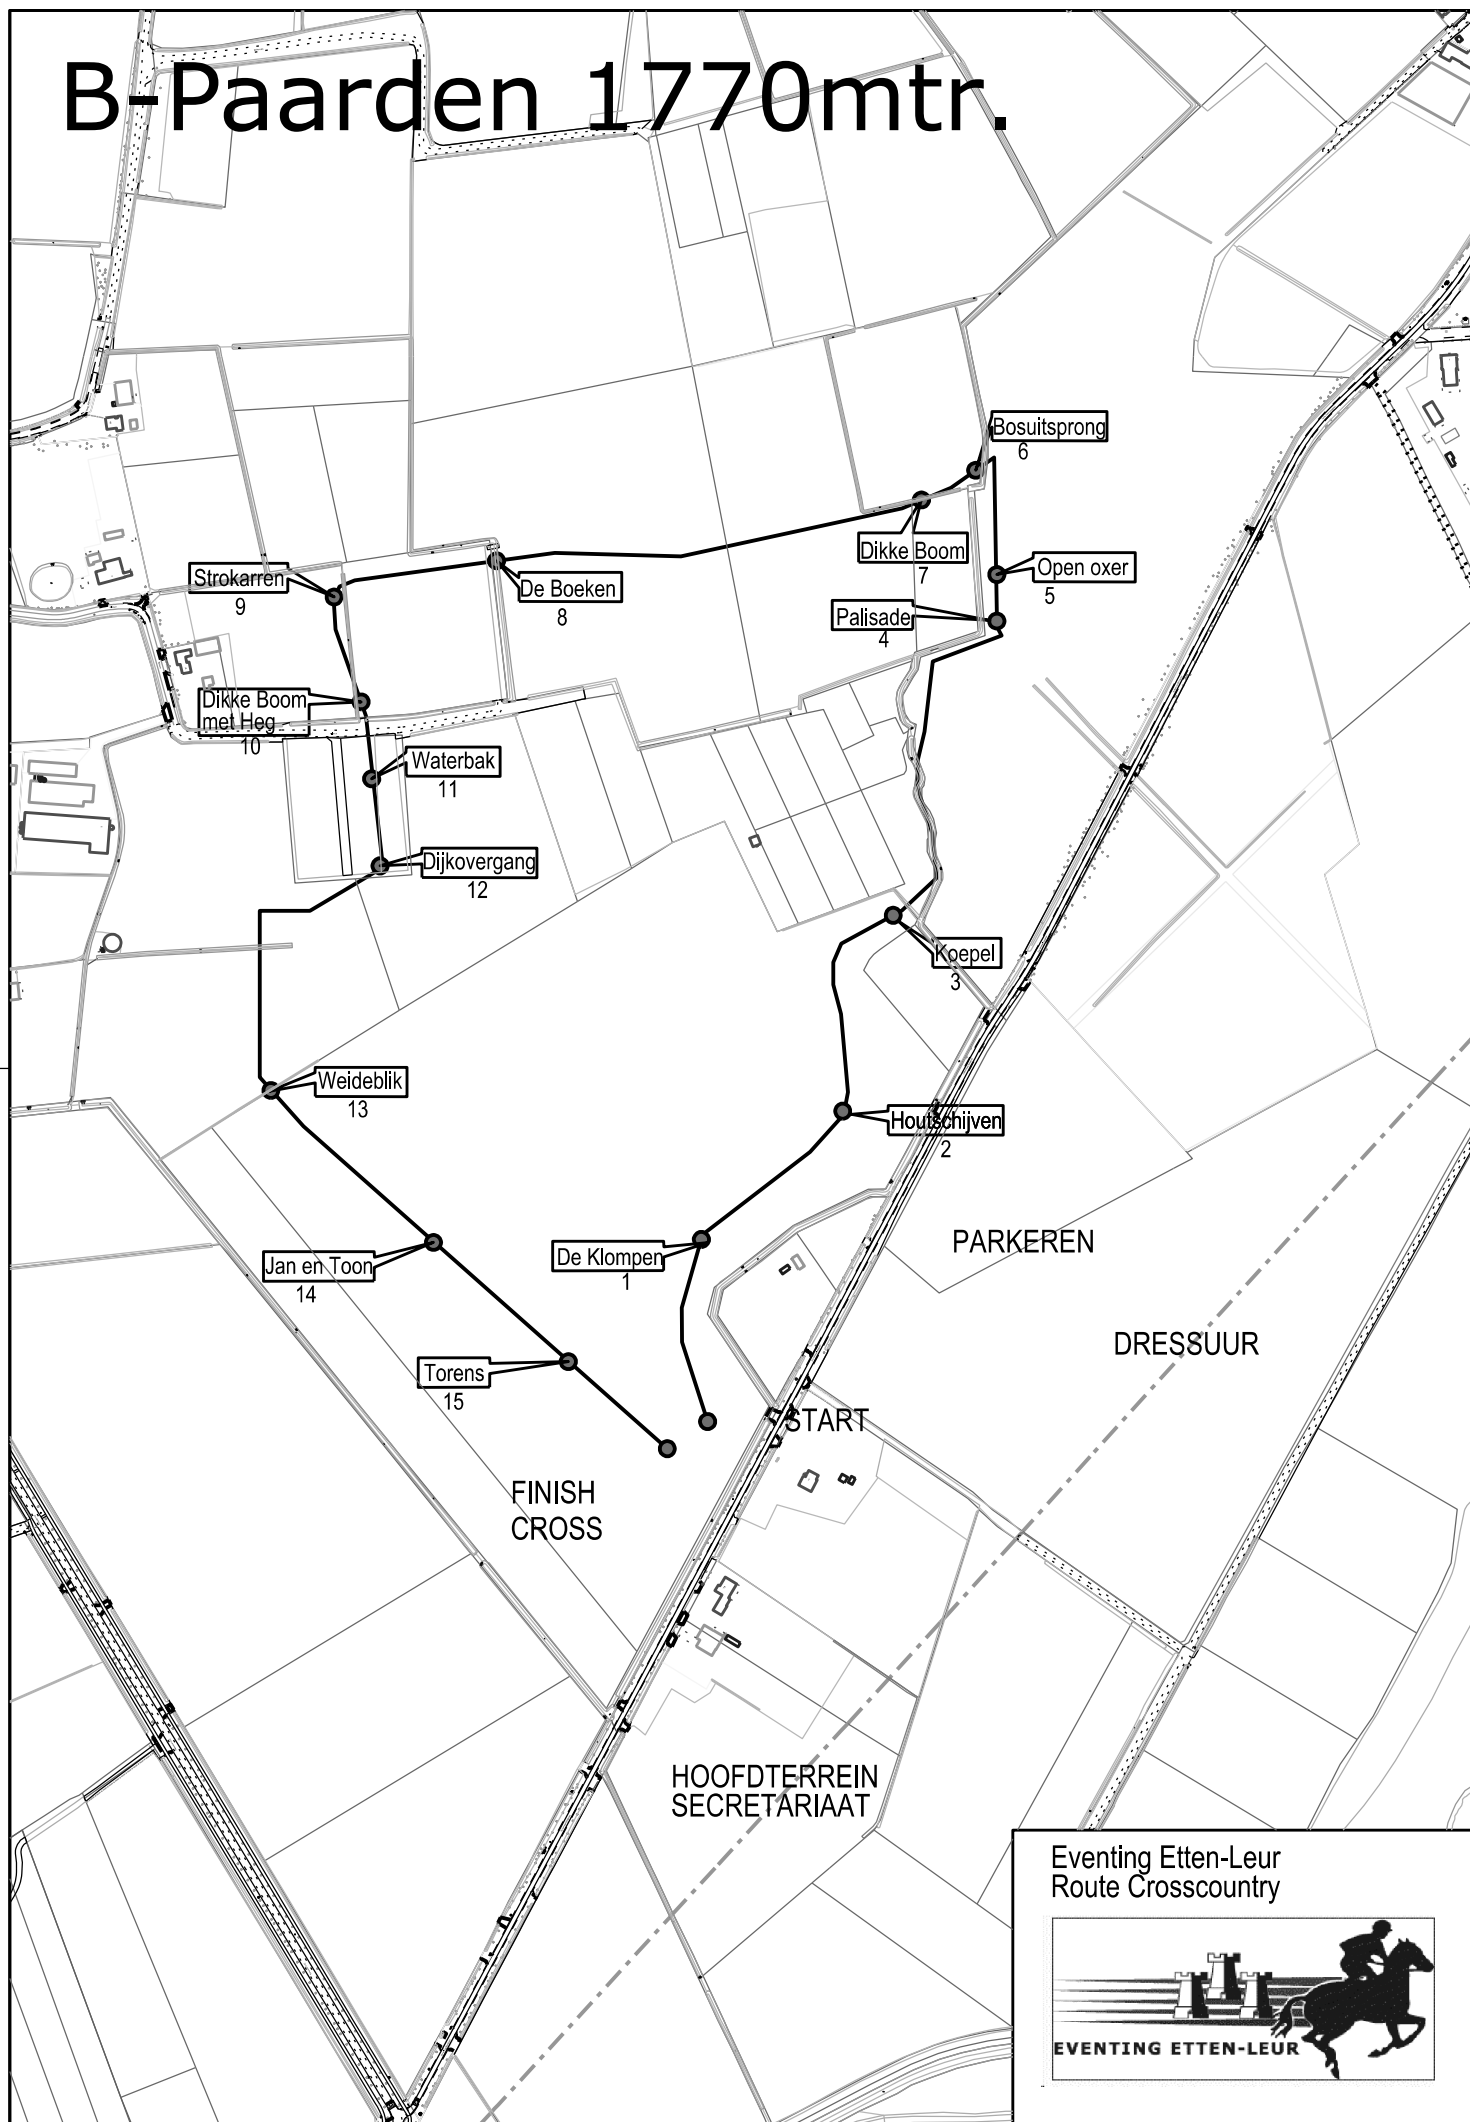

# B-Paarden 1770mtr.

Eventing Etten-Leur  
Route Crosscountry