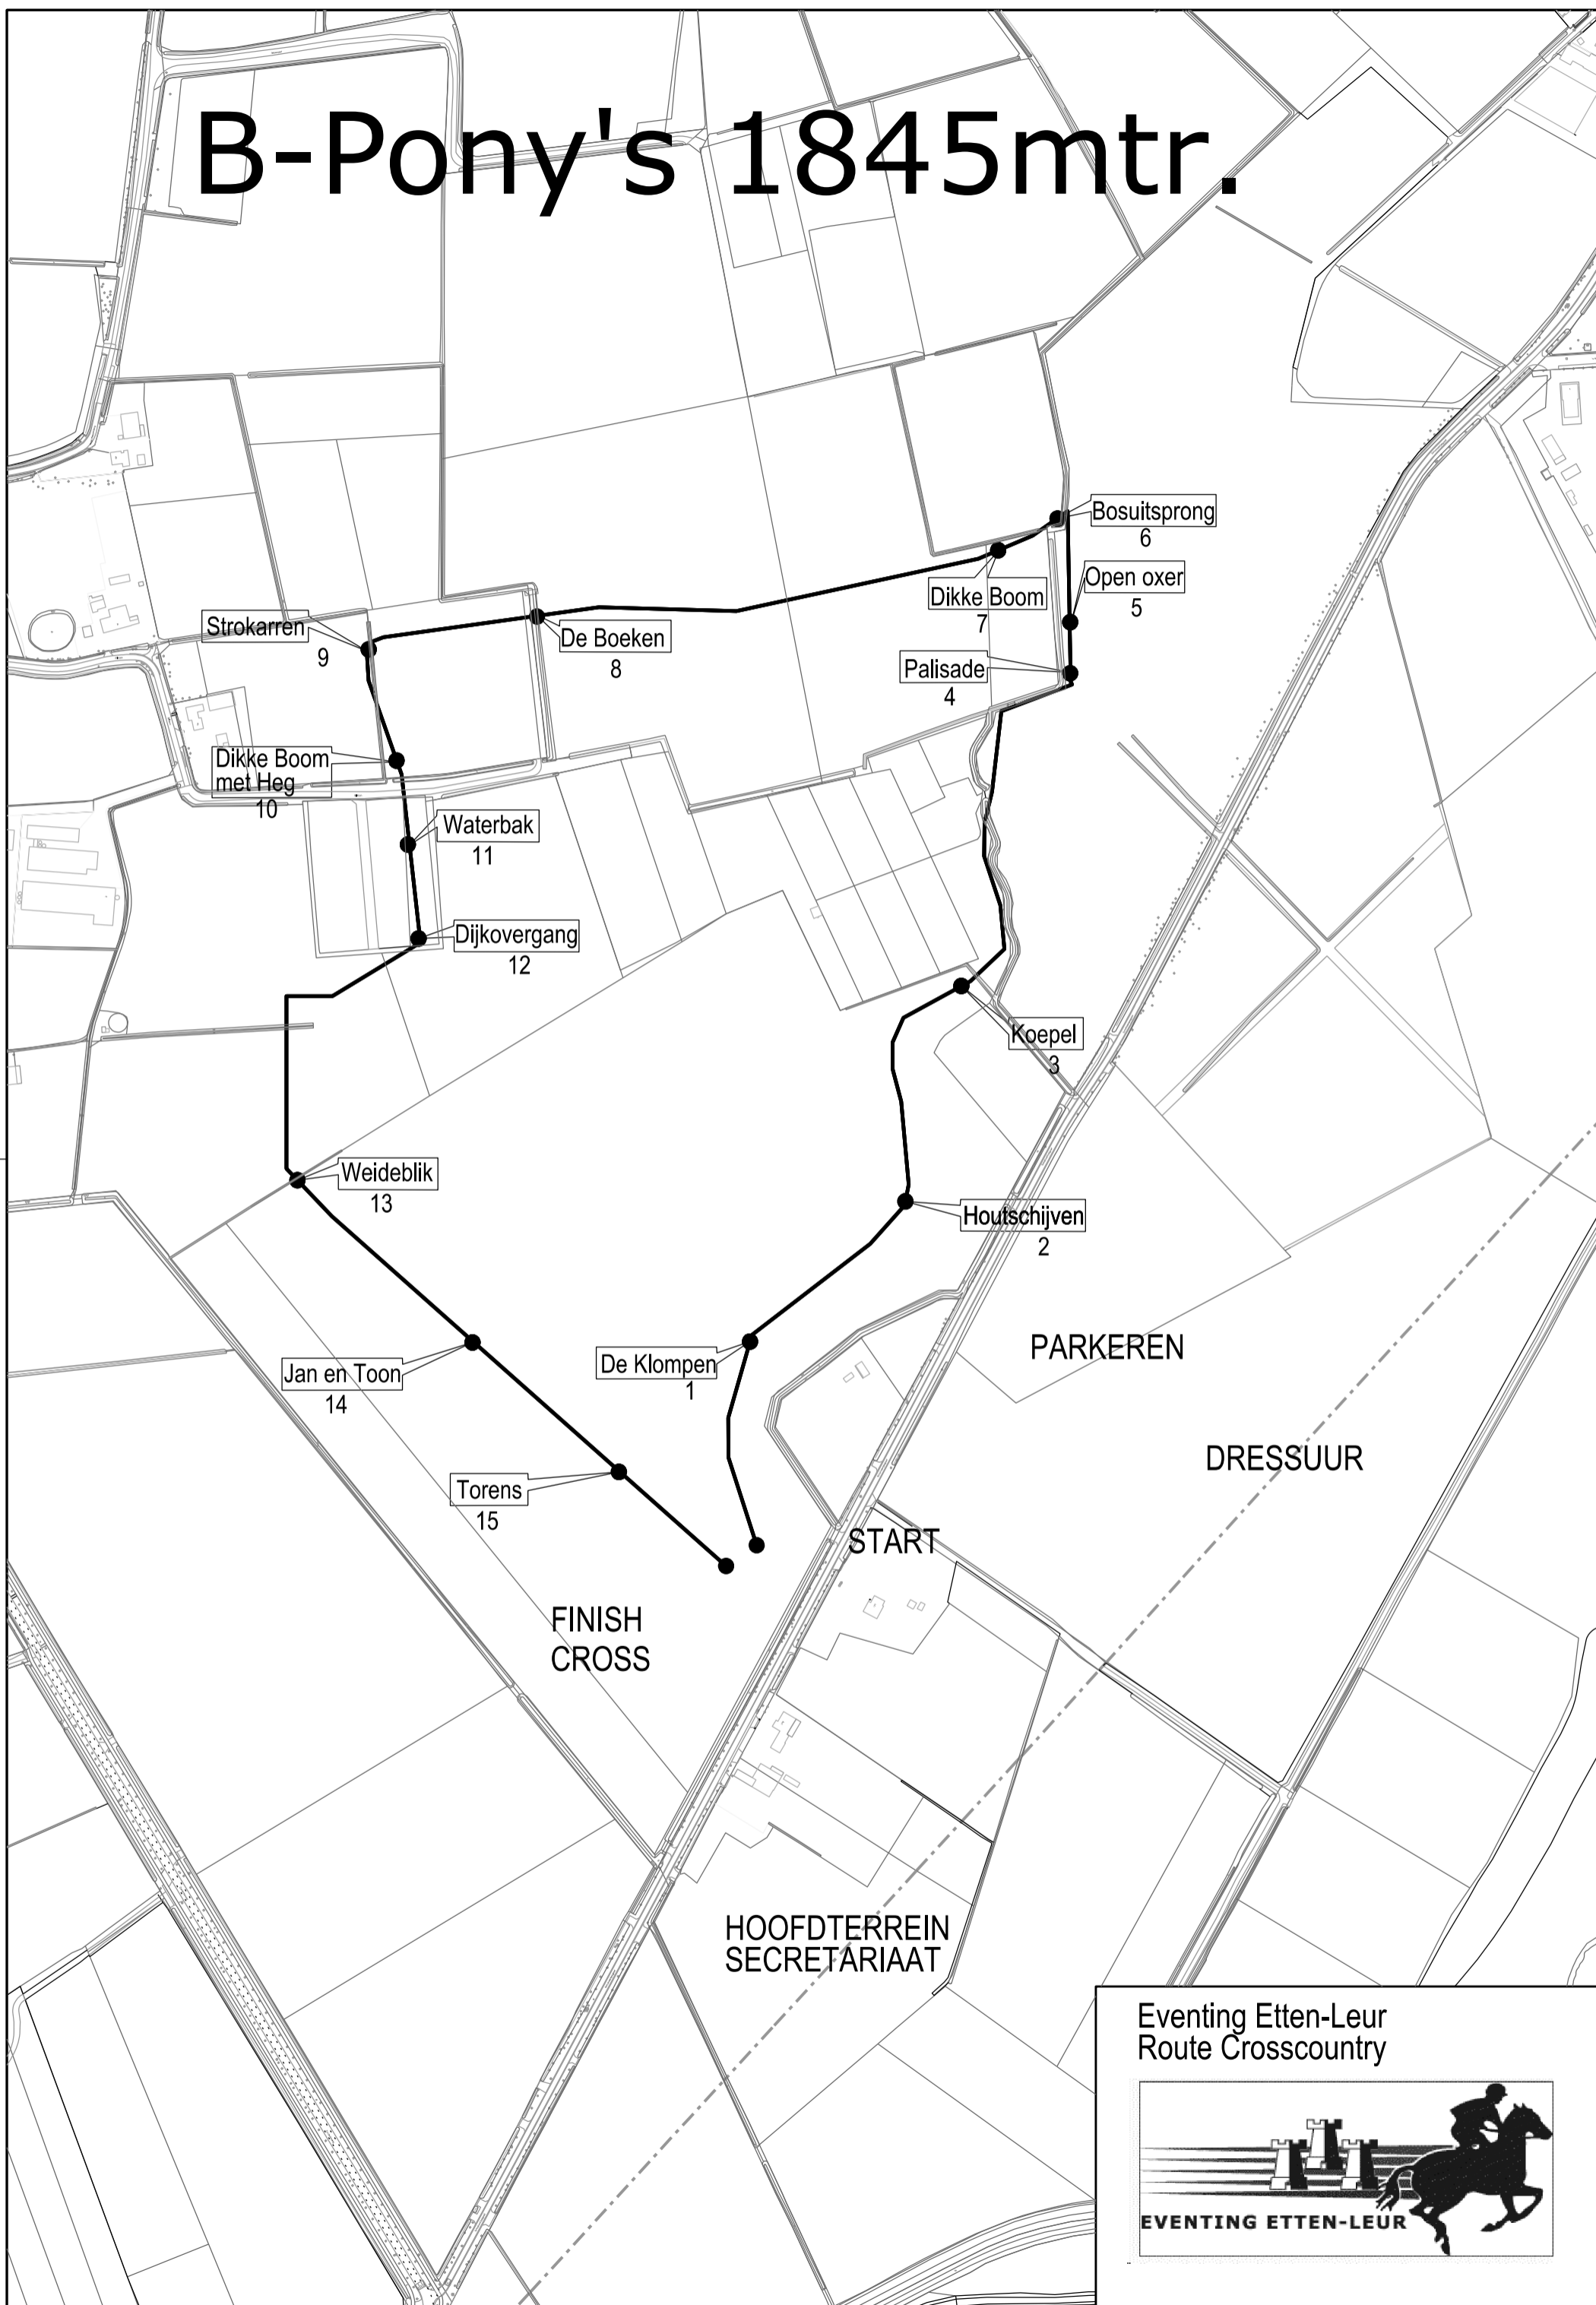

B-Pony's 1845mtr.

Eventing Etten-Leur
Route Crosscountry