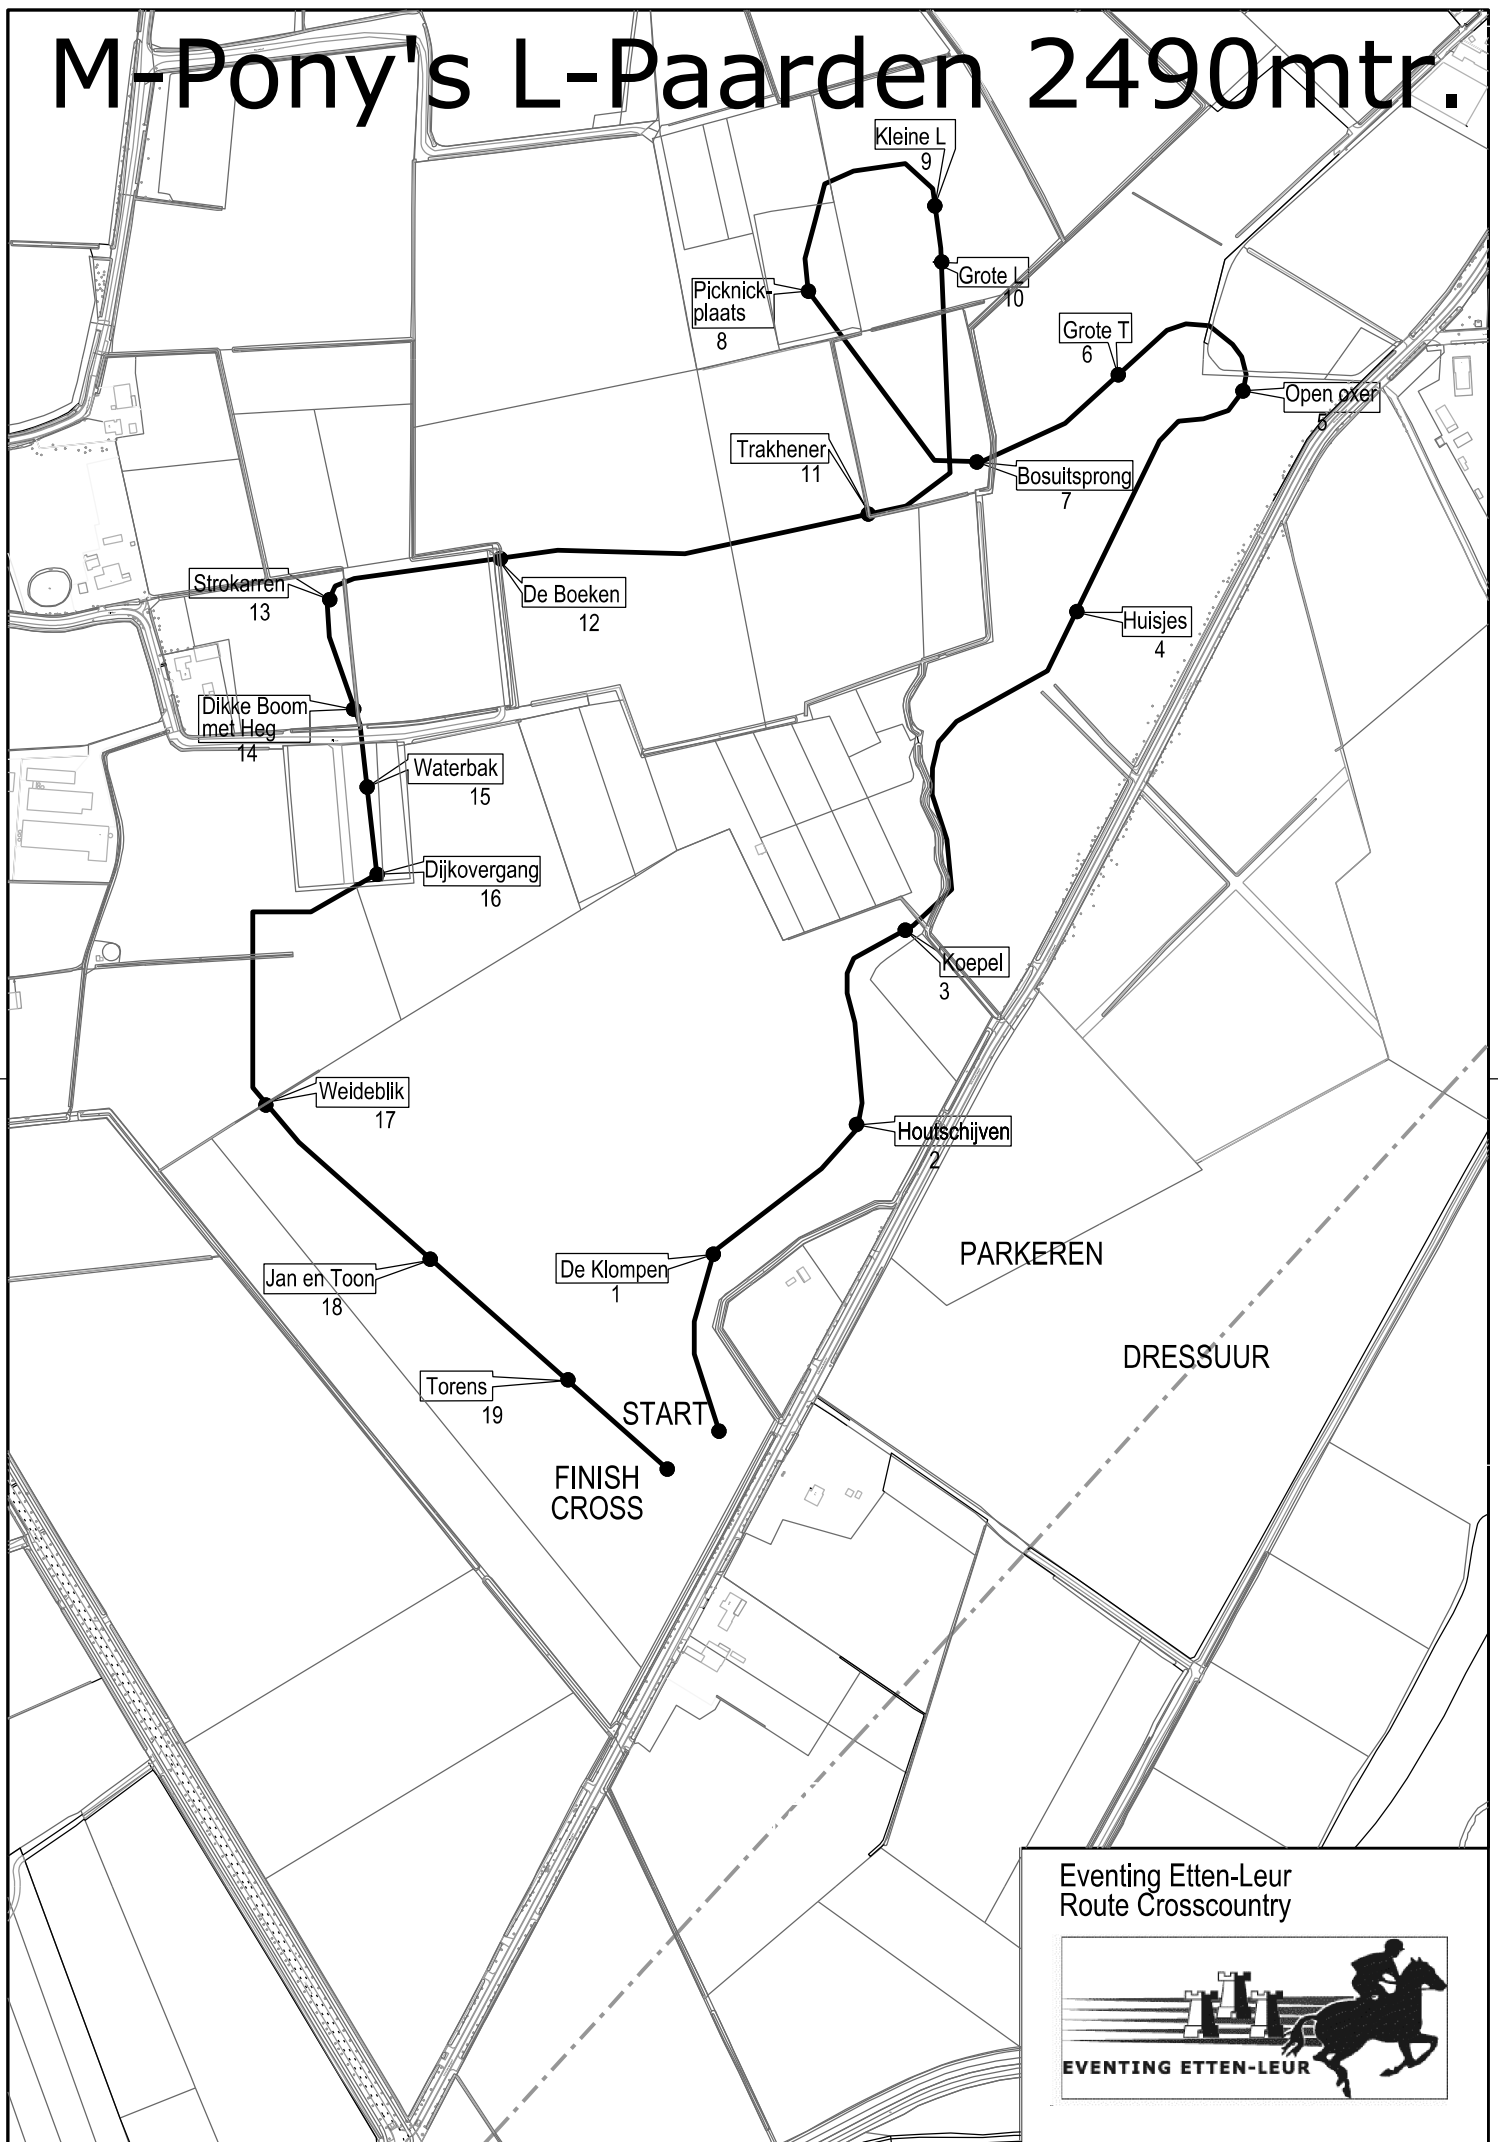

M-Pony's L-Paarden 2490mtr.

Eventing Etten-Leur
Route Crosscountry