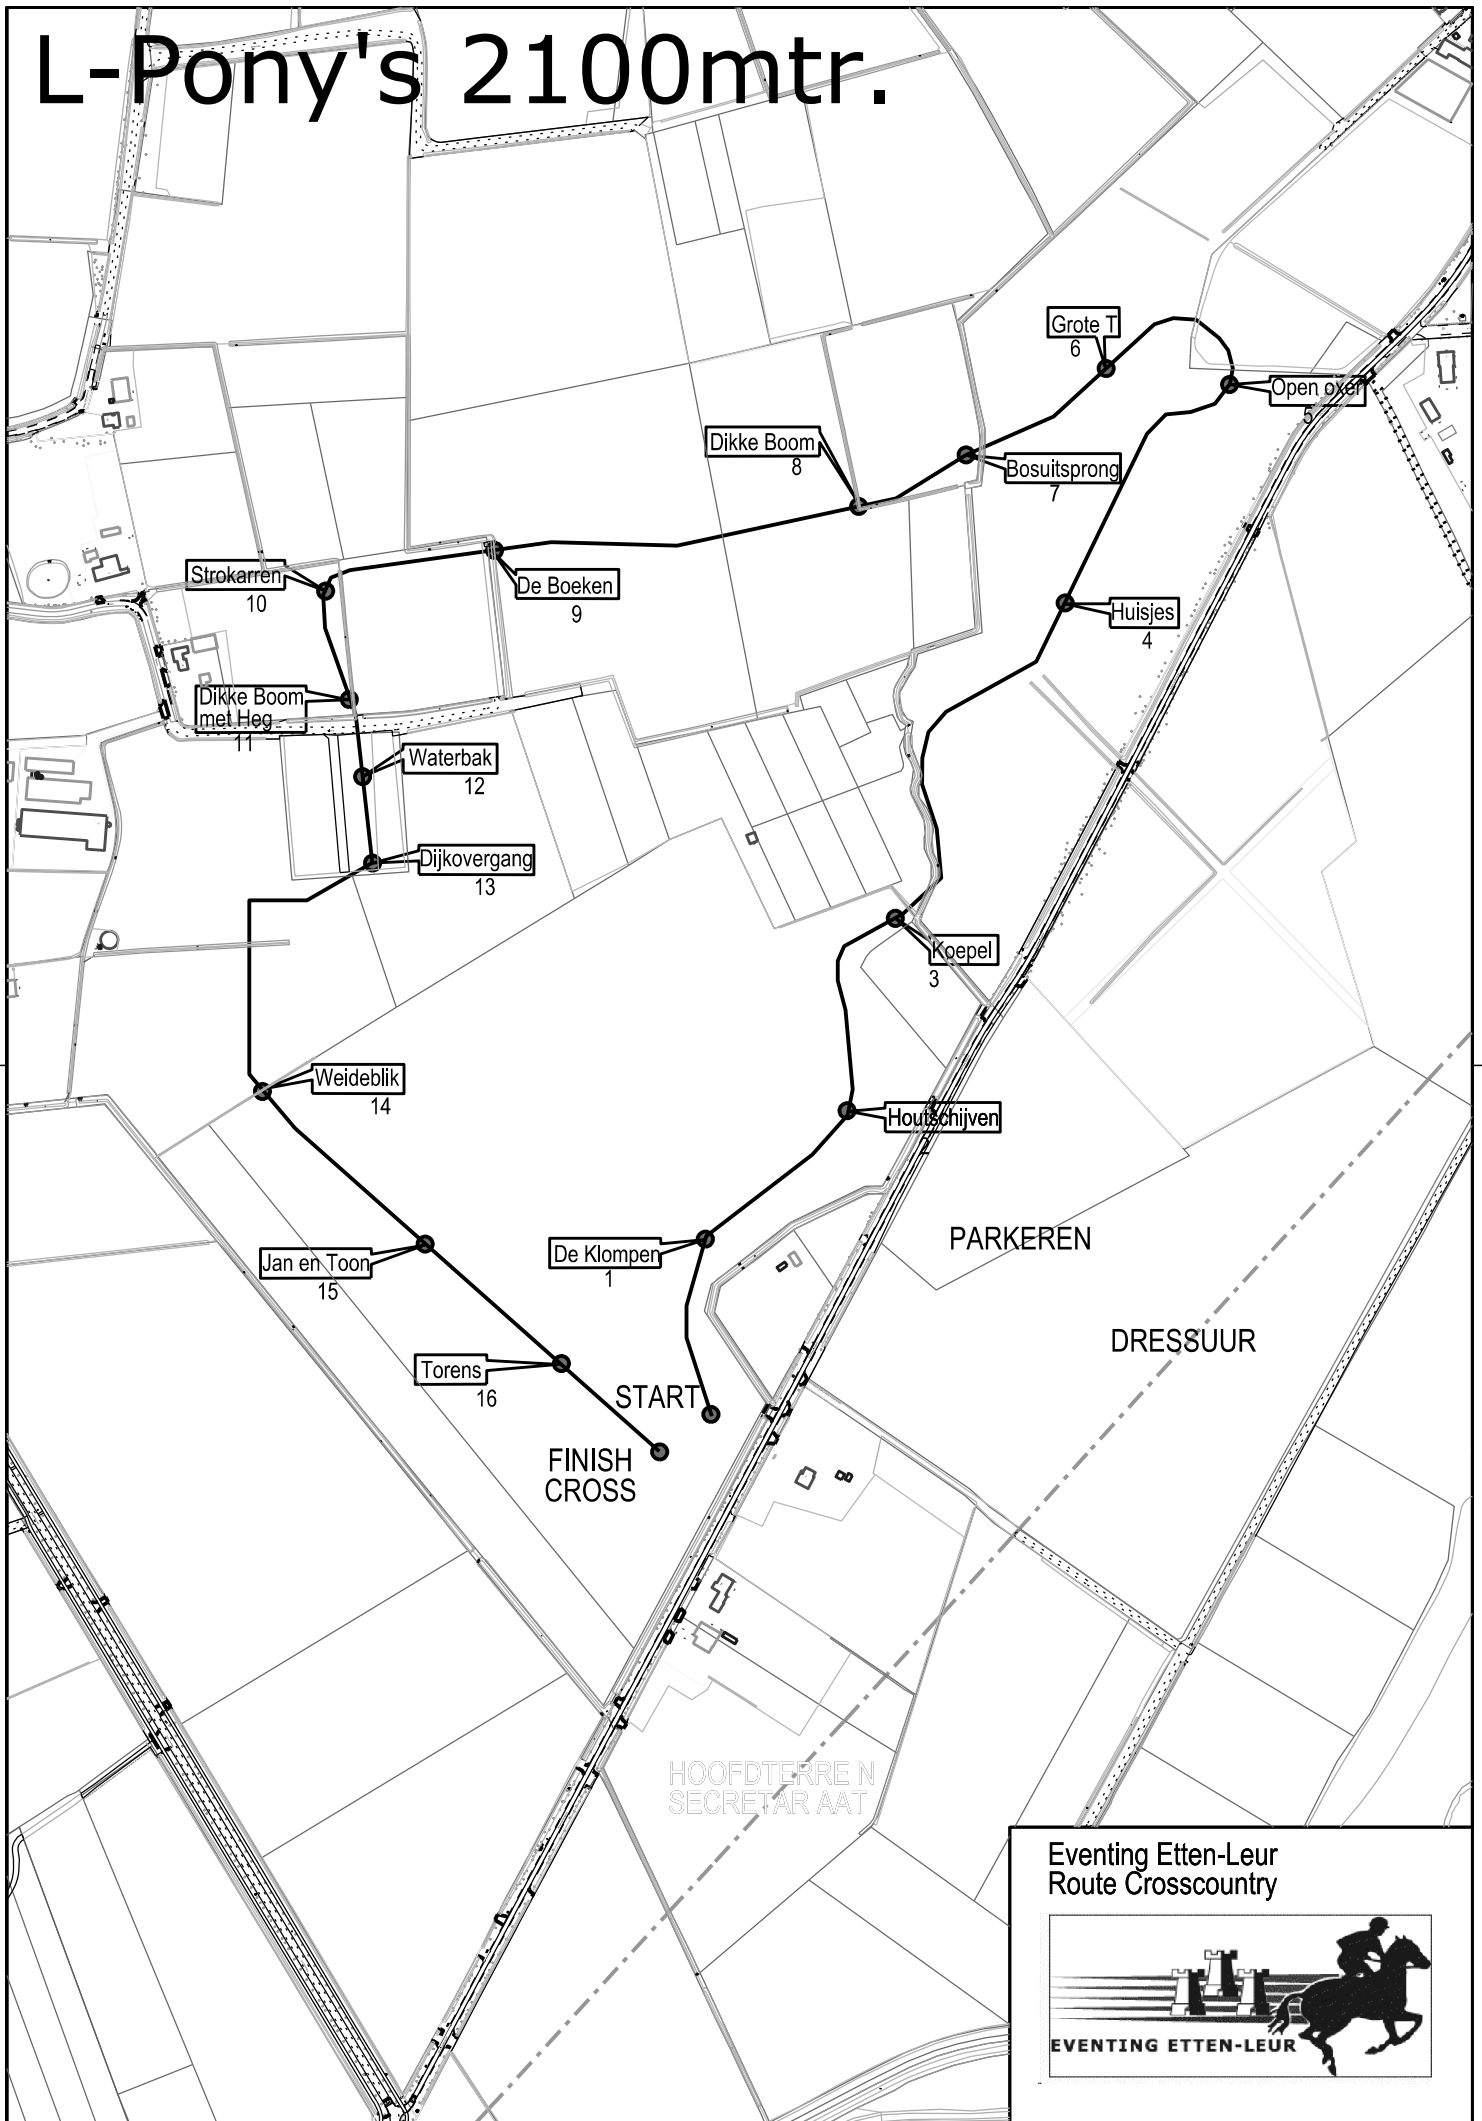

L-Pony's 2100mtr.

Eventing Etten-Leur
Route Crosscountry

EVENTING ETTEN-LEUR