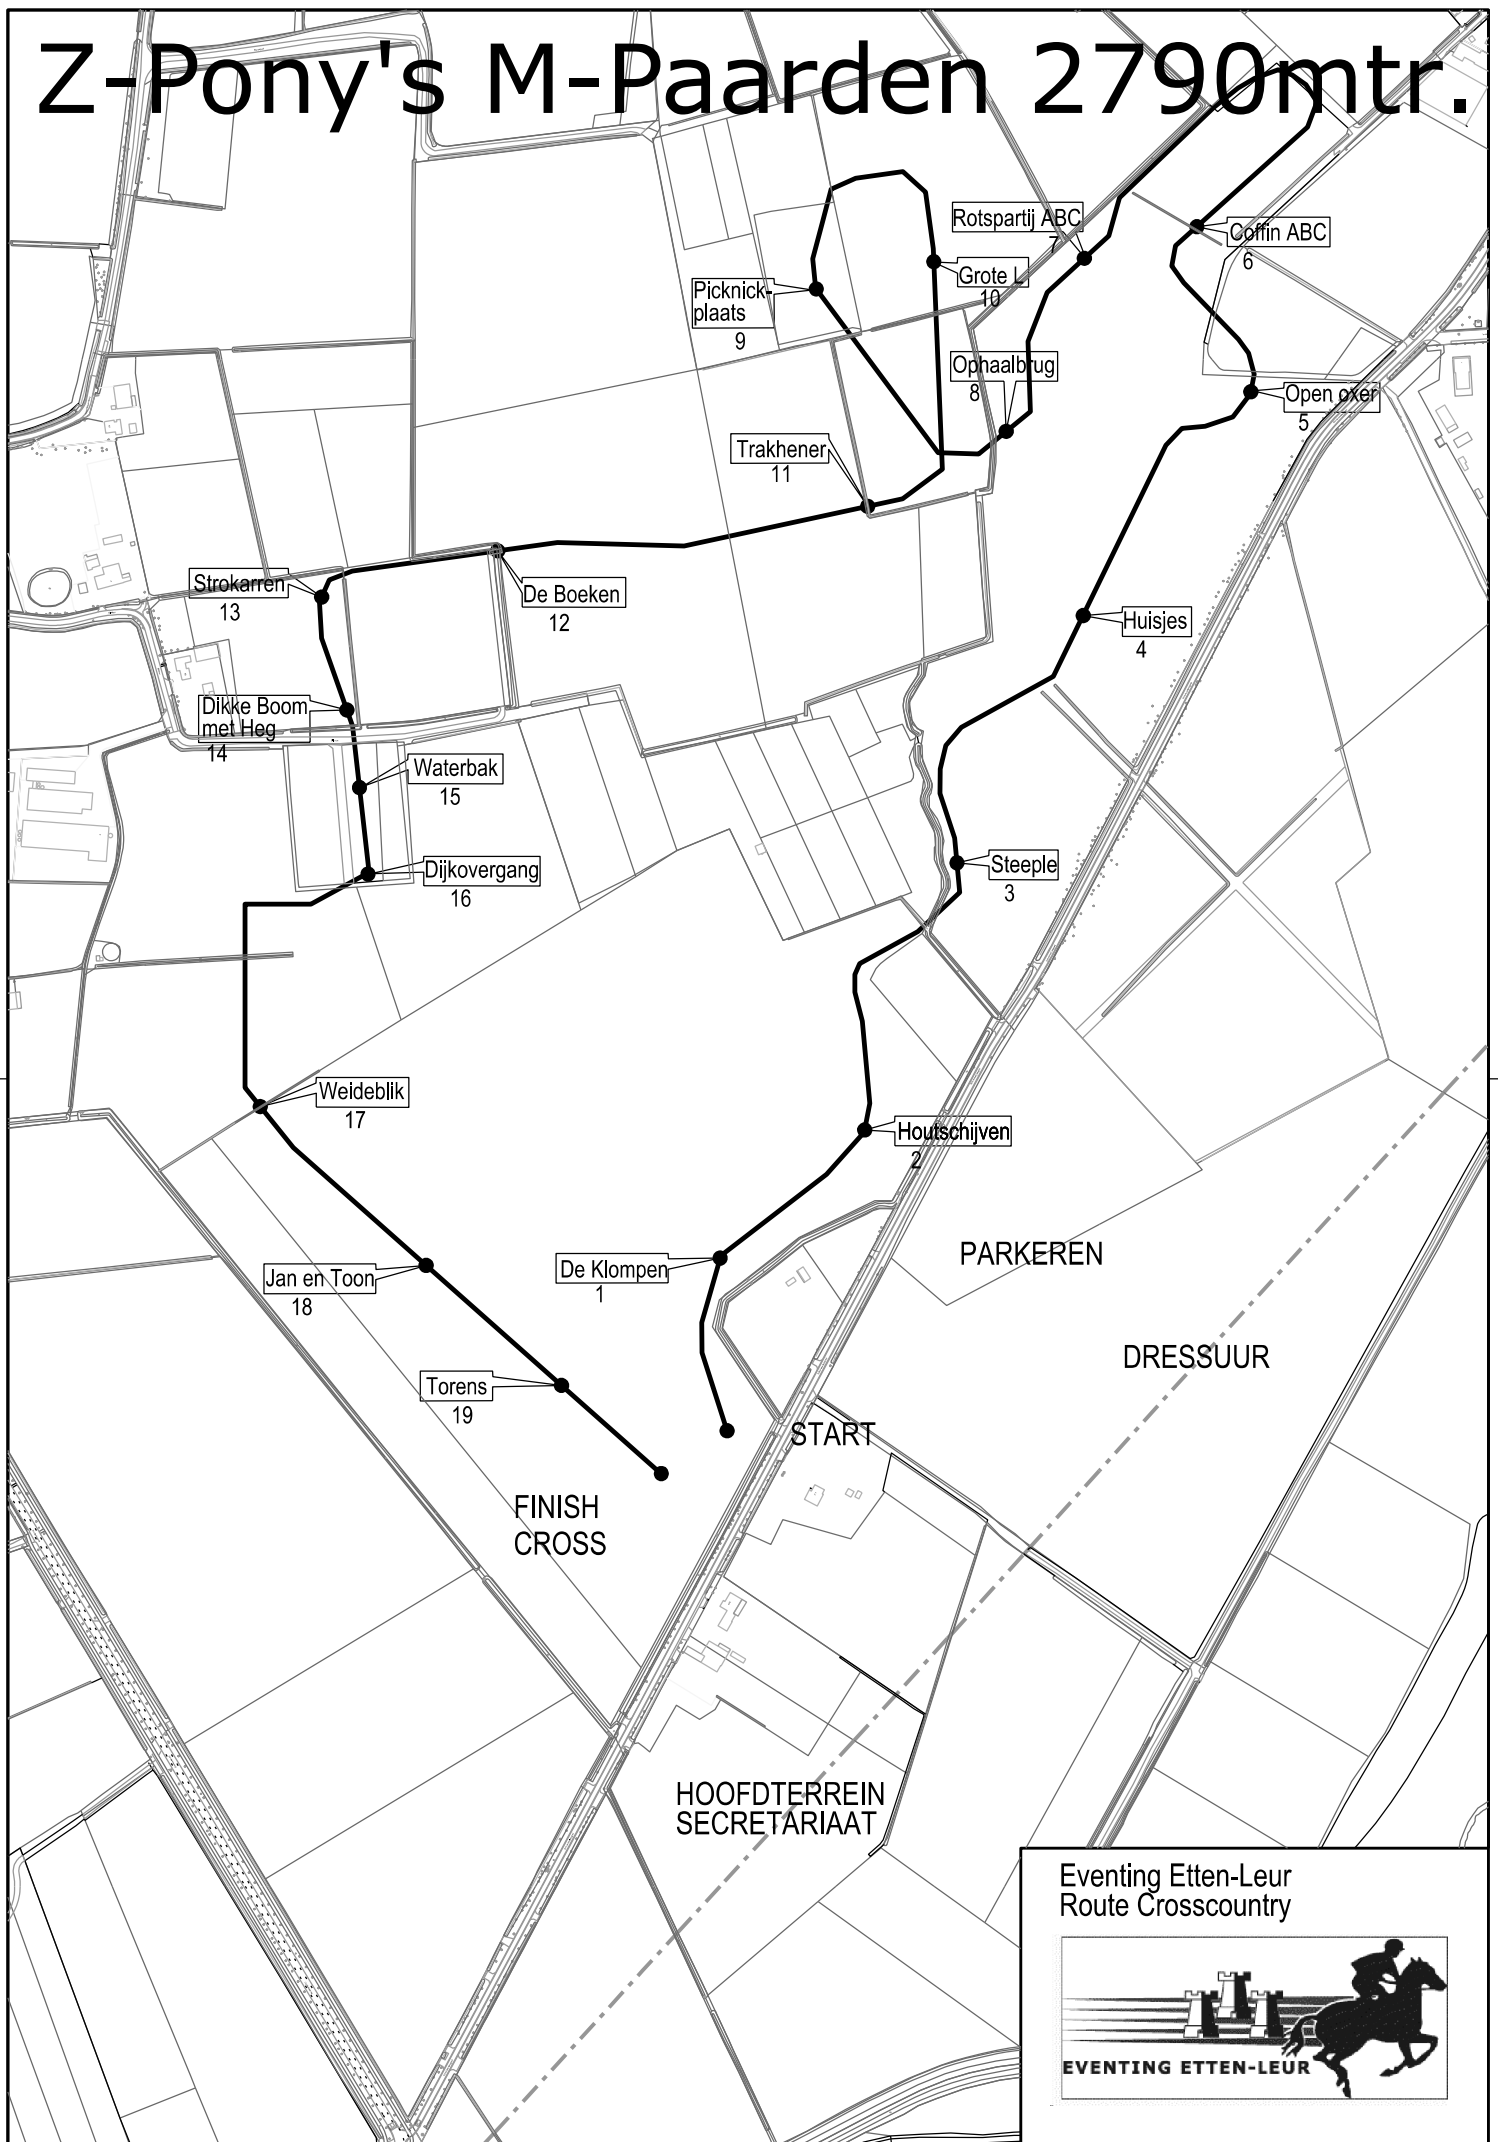

Z-Pony's M-Paarden 2790mtr.

Eventing Etten-Leur
Route Crosscountry