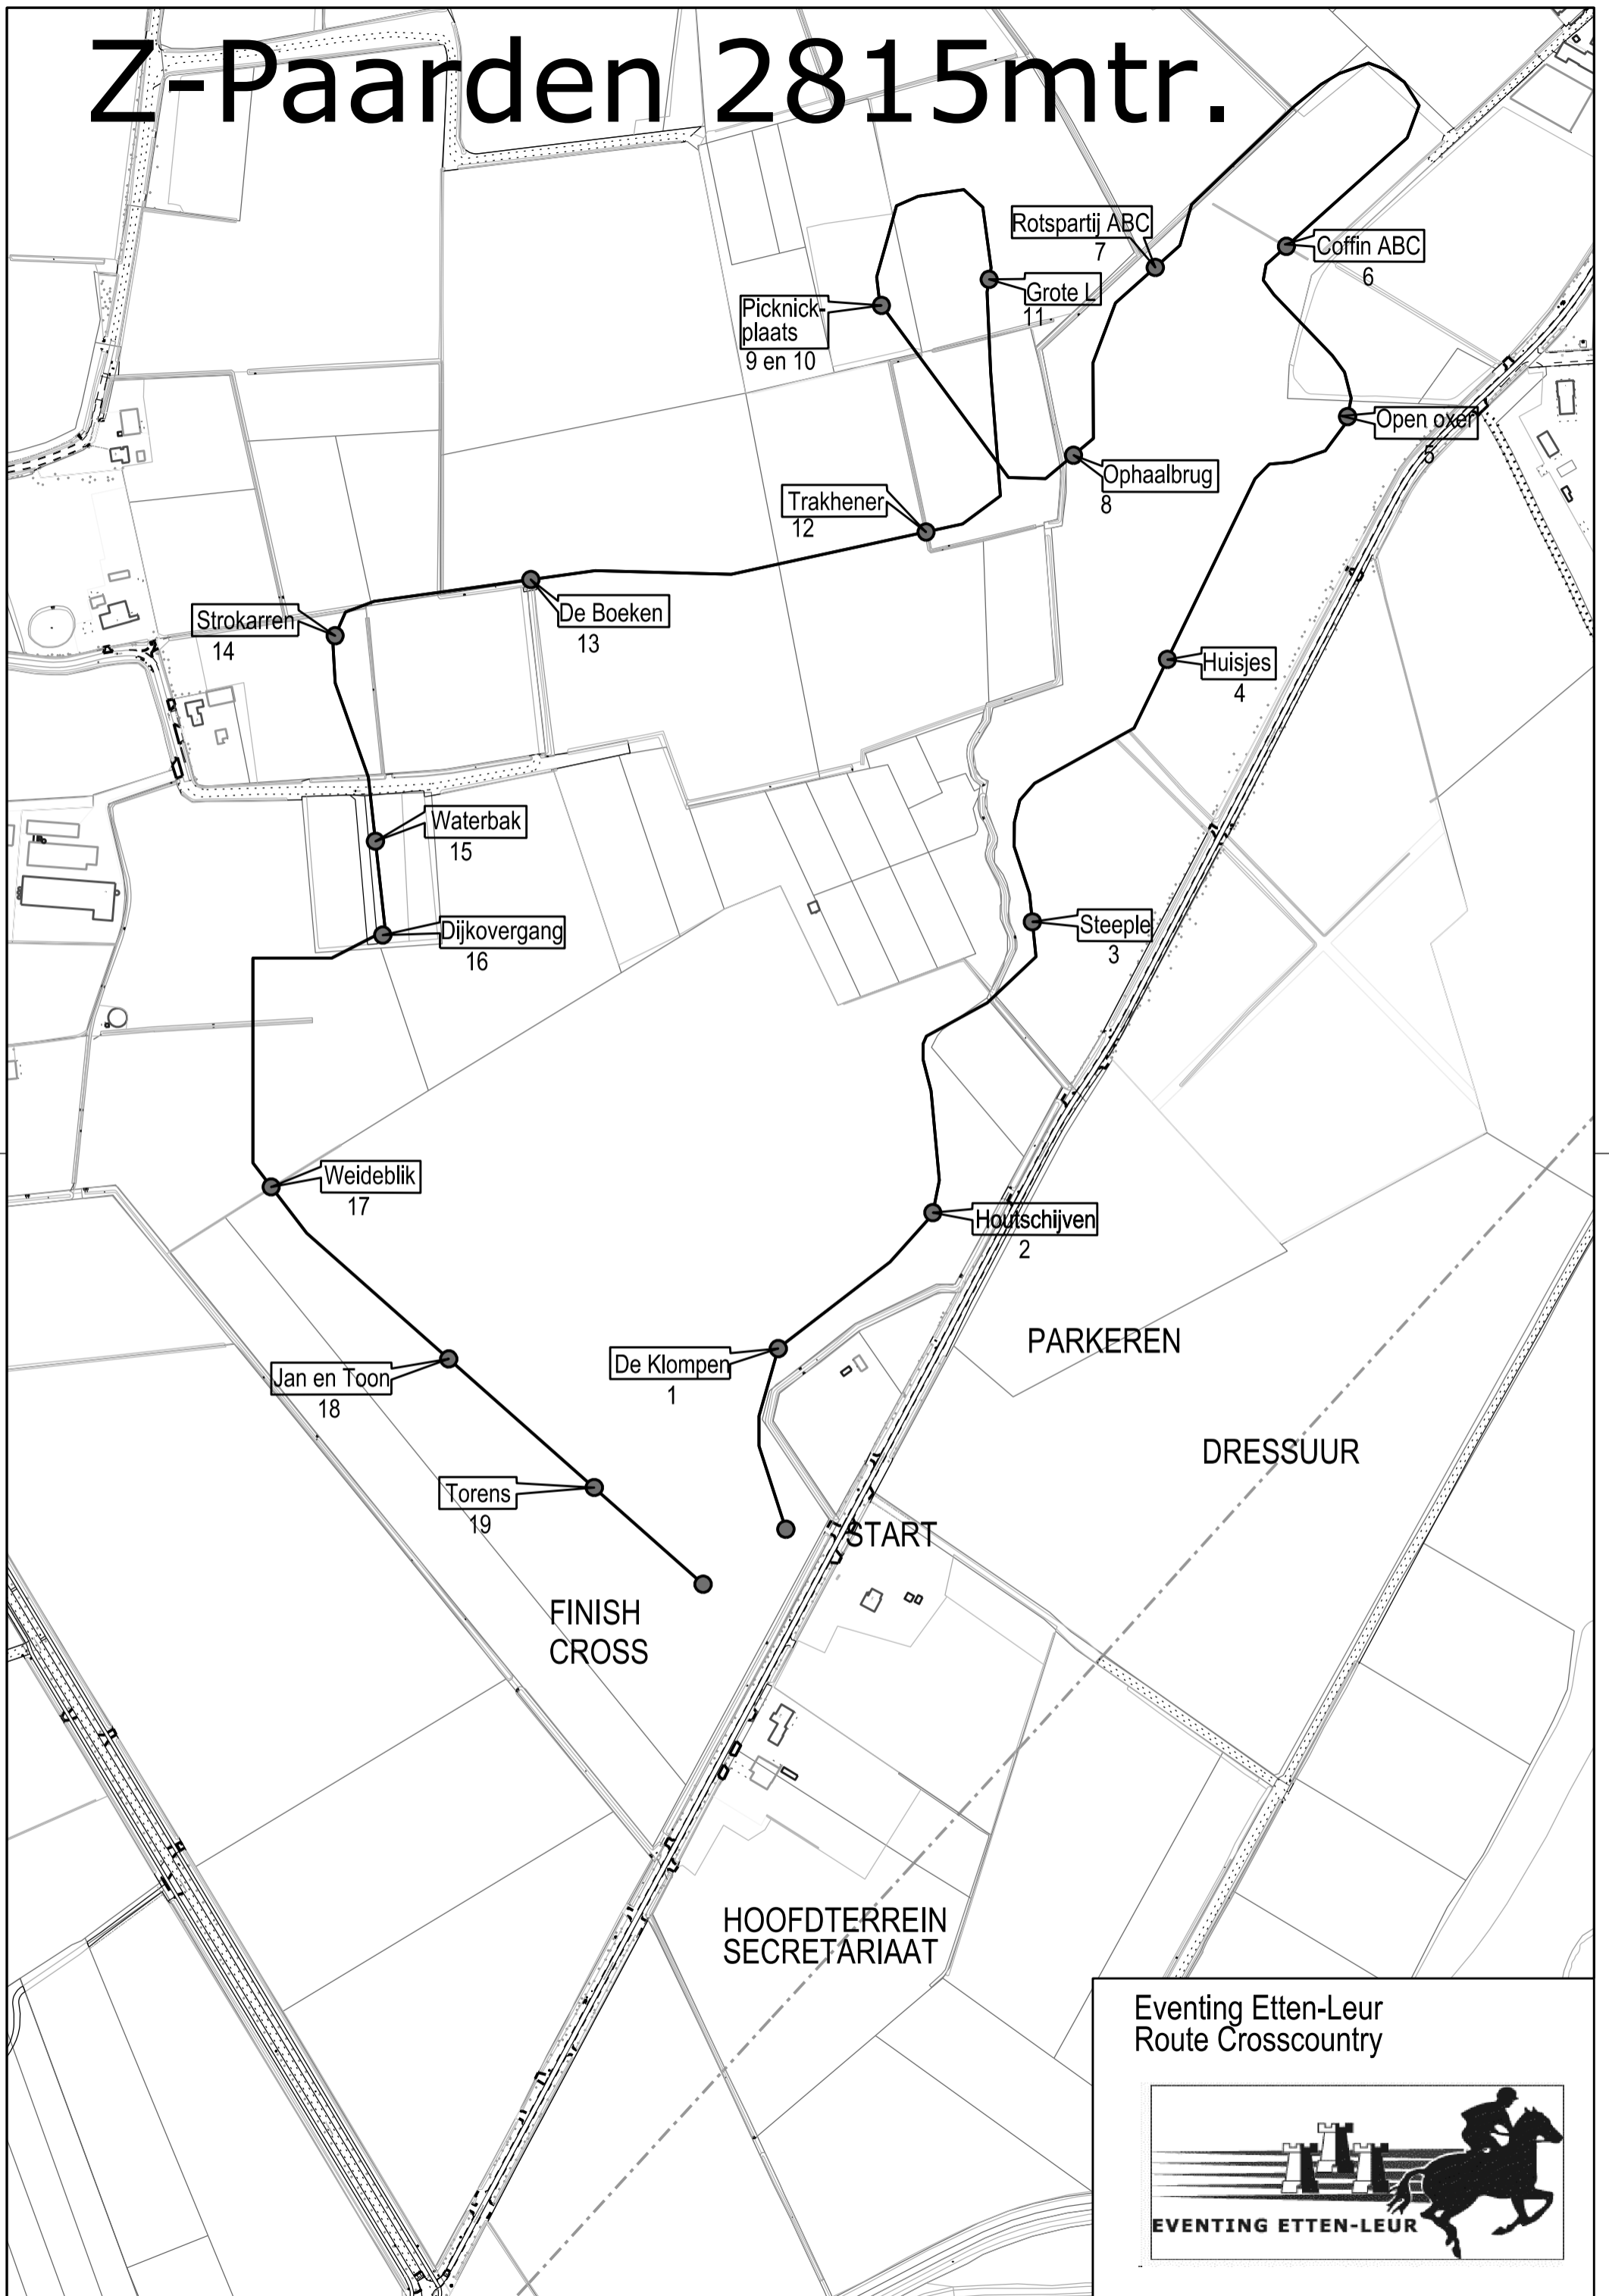

# Z-Paarden 2815mtr.

Eventing Etten-Leur  
Route Crosscountry